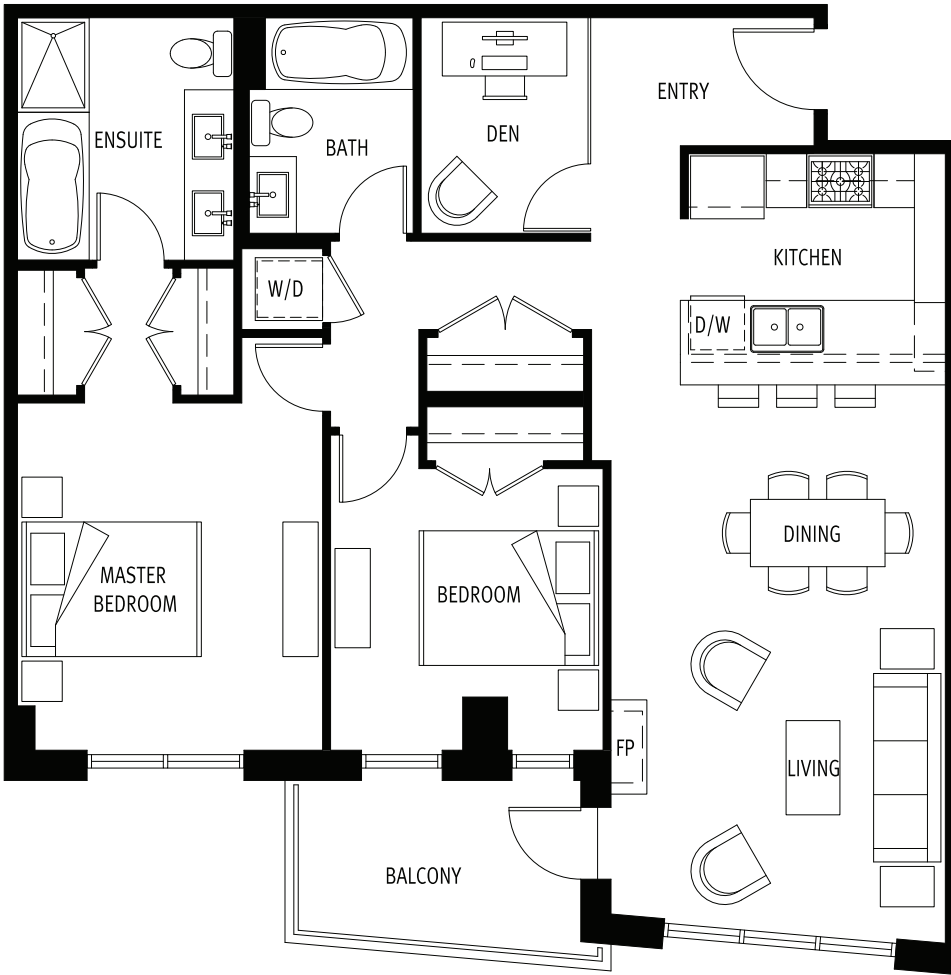

HIGHBURY²

THE NEW TOWER AT FISH CREEK

PLAN F 2 BEDROOM + DEN 1110 SQ.FT

North 

Levels 2 - 10